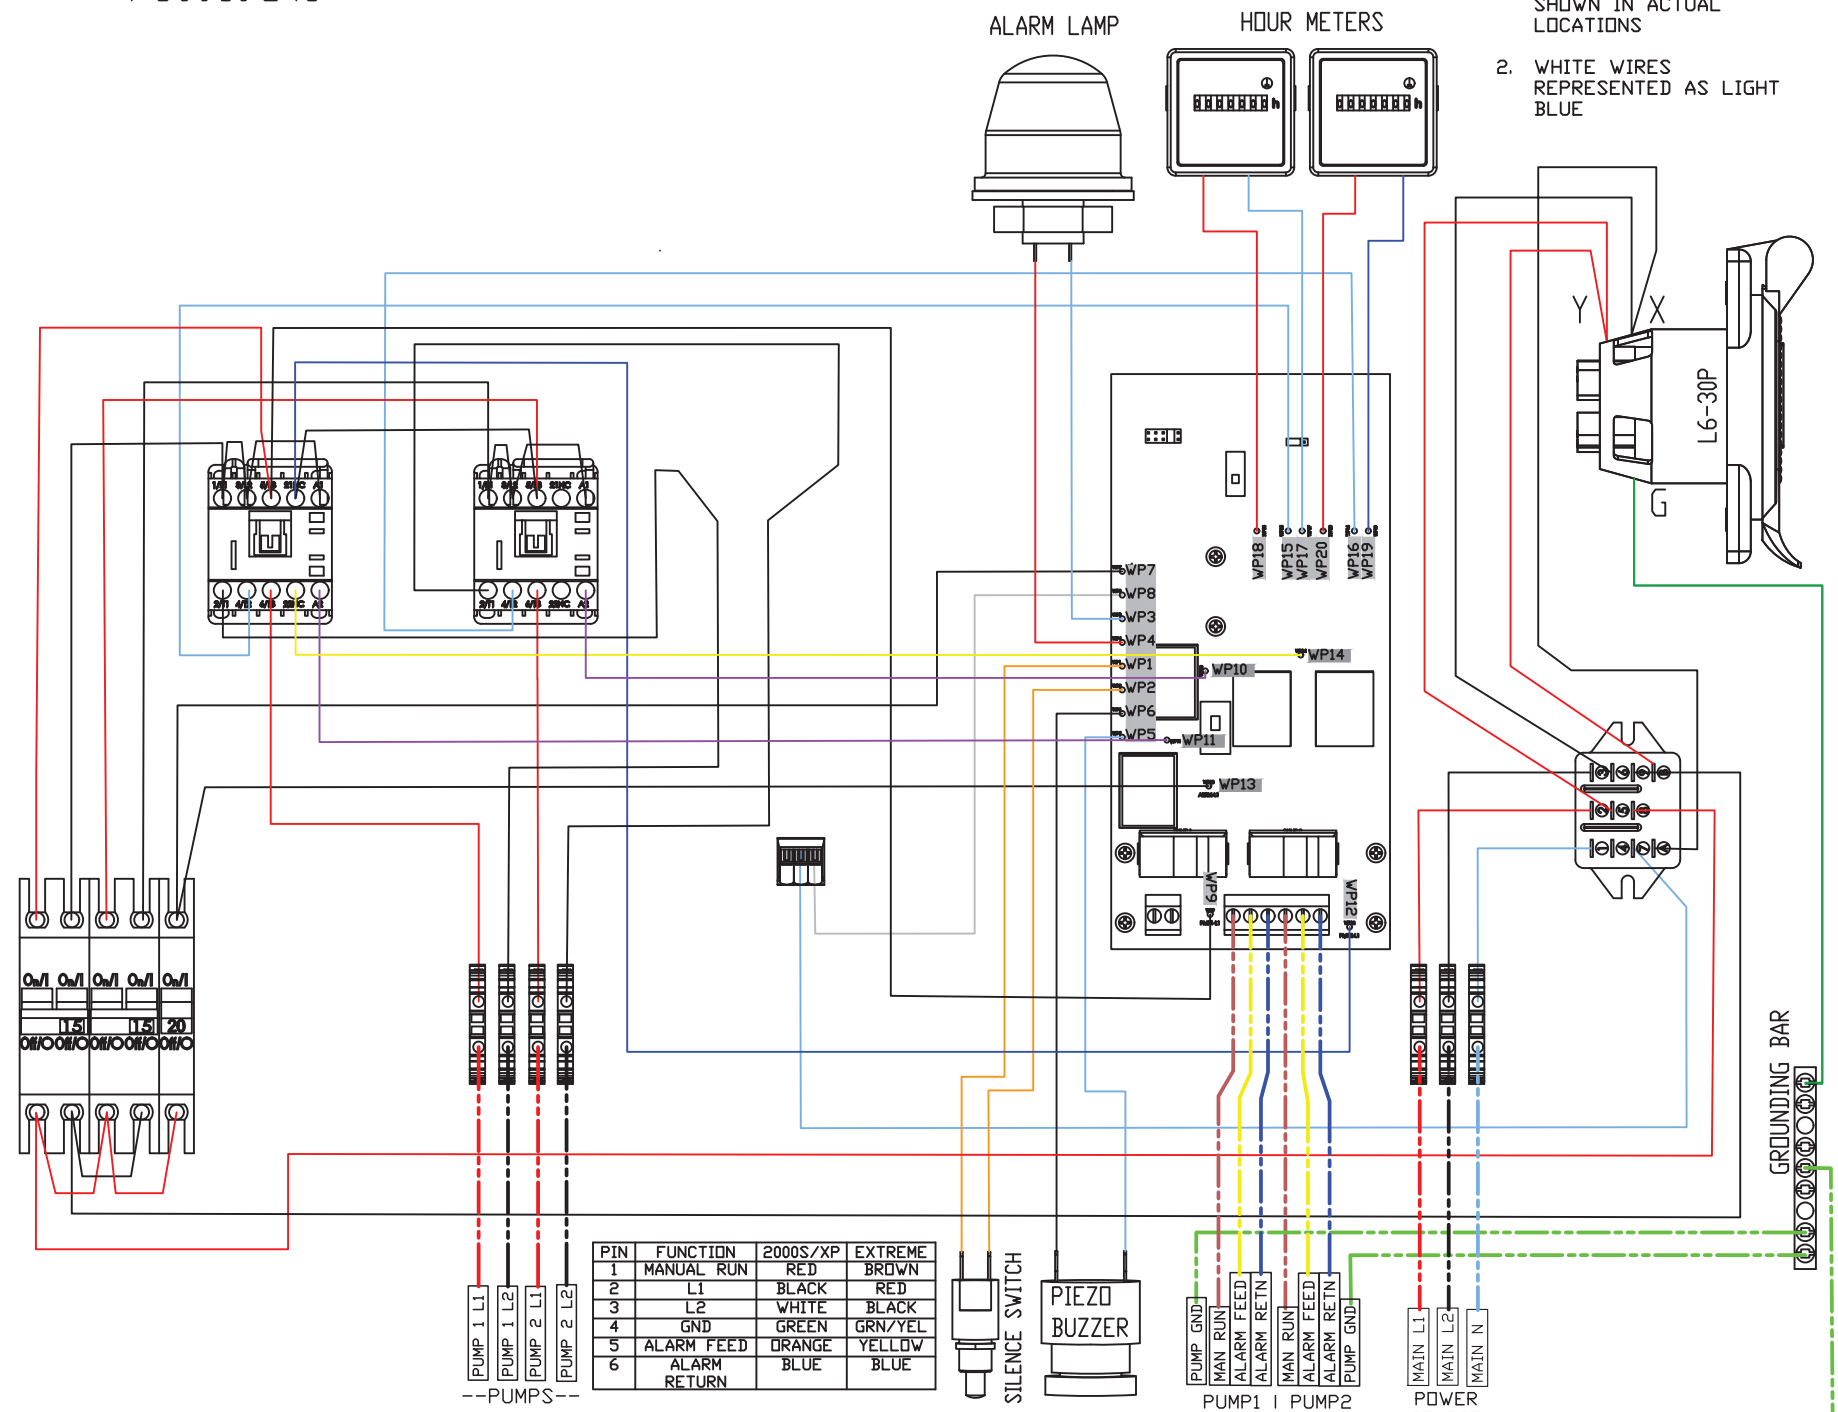

NOTES:

1. COMPONENTS NOT SHOWN IN ACTUAL LOCATIONS
2. WHITE WIRES REPRESENTED AS LIGHT BLUE

PIN	FUNCTION	2000S/XP	EXTREME
1	MANUAL RUN	RED	BROWN
2	L1	BLACK	RED
3	L2	WHITE	BLACK
4	GND	GREEN	GRN/YEL
5	ALARM FEED	ORANGE	YELLOW
6	ALARM RETURN	BLUE	BLUE

PUMP GND  
 MAN RUN  
 ALARM FEED  
 ALARM RETN  
 MAN RUN  
 ALARM FEED  
 ALARM RETN  
 PUMP GND  
 MAIN LI  
 MAIN LC  
 MAIN N  
 POWER SOURCE  
 DEDICATED 30A CIRCUIT BREAKER REQUIRED